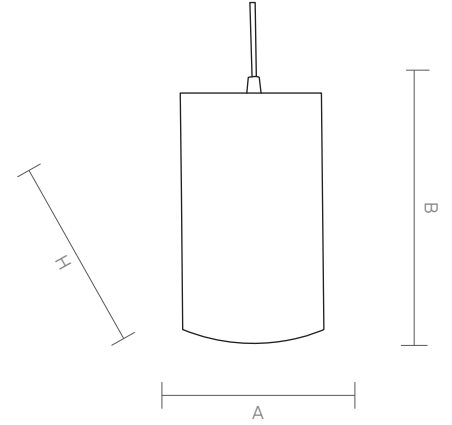

RADAMES

Code Kod	Power Güç	Lumen Lümen	Weight Ağırlık	Dimensions / Ölçüler			Package Qty Koli Adedi	Package Dms. Koli Ölçüleri
				A	B	H		
SU.ALC.686-20	20	2200	1200	125	-	210	12	50*30*30
SU.ALC.686-30	30	3300	1200	125	-	210	12	50*30*30
SU.ALC.686-40	40	4400	1200	125	-	210	12	50*30*30

Color Rendering Index Renksel Geriverim

CRI
80

Ingress Protection IP Sınıfı

IP
20-44

Stock Electrostatic Coating Colors Stok Elektrostatik Renkler

☐ RAL9016   ☐ RAL9005
☐ RAL9010   ☐ RAL7016

Please contact us for color and coating options.
Diğer renkler ve kaplamalar için iletişime geçiniz.