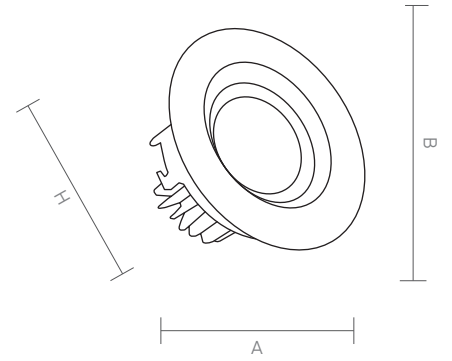

AURA

Code Kod	Power Güç	Lumen Lümen	Weight Ağırlık	Dimensions / Ölçüler			Hole Dim. Delik Çapı	Package Qty Koli Adedi	Package Dms. Koli Ölçüleri
				A	B	H			
AHCOB.342	8	980	350	117	-	95	105	36	42*39*30
AHCOB.342	10	1200	350	117	-	95	105	36	42*39*30
AHCOB.352	2*8	1960	700	234	117	95	2*105	18	42*39*30
AHCOB.352	2*10	2400	700	234	117	95	2*105	18	42*39*30

Color Rendering Index
Renksel Geriverim

CRI
80

Ingress Protection
IP Sınıfı

IP
20-44

Stock Electrostatic Coating Colors
Stok Elektrostatik Renkler

RAL9016 RAL9005
RAL9010 RAL7016

Please contact us for color and coating options.
Diğer renkler ve kaplamalar için iletişime geçiniz.

Energy Efficiency Class
Enerji Sınıfı

A A+ A++

Color Temperature
Renk Sıcaklığı

2700K 3000K 4000K 6500K

Symbols
Semboller

220-240V
50-60Hz

Dimmable
Dimmer Uyumlu

DALI

Battery Kit Compatible
Acil Kiti Uyumlu