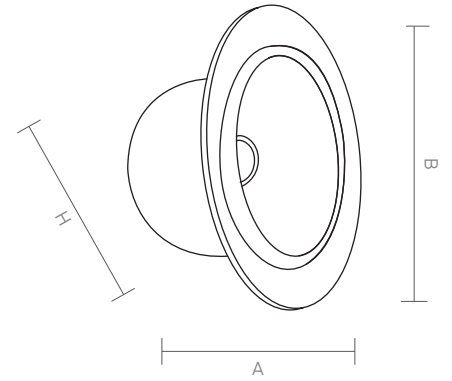

KAIRA R

Code Kod	Power Güç	Lumen Lümen	Weight Ağırlık	Dimensions / Ölçüler			Hole Dim. Delik Çapı	Package Qty Koli Adedi	Package Dms. Koli Ölçüleri
				A	B	H			
ALOB.676-30	30	3000	1200	200	-	130	180	16	52*50*34
ALOB.676-40	40	4000	1200	200	-	130	180	16	52*50*34

Color Rendering Index Renssel Geriverim

CRI
80

Ingress Protection IP Sınıfı

IP
20-44

Stock Electrostatic Coating Colors Stok Elektrostatik Renkler

RAL9016 RAL9005
RAL9010 RAL7016

Please contact us for color and coating options.
Diğer renkler ve kaplamalar için iletişime geçiniz.