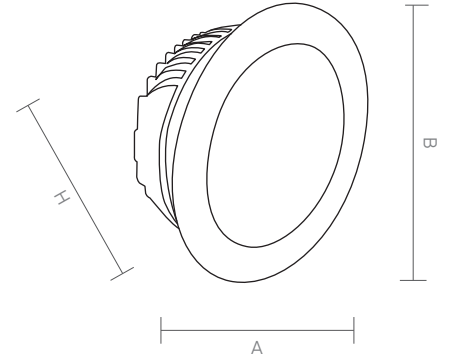

NOVA

Code Kod	Power Güç	Lumen Lümen	Weight Ağırlık	Dimensions / Ölçüler			Hole Dim. Delik Çapı	Package Qty Koli Adedi	Package Dms. Koli Ölçüleri
				A	B	H			
AL.229	8	800	280	108	-	65	90	36	42*39*30
AL.329	10	1000	300	128	-	55	105	36	42*39*30
AL.429	15	1500	350	150	-	55	130	36	52*50*34
AL.529	18	1800	410	180	-	55	160	18	45*42*34
AL.629	25	2500	470	200	-	55	180	16	45*42*34
AL.829	30	3000	660	240	-	58	210	16	52*50*34

Color Rendering Index
Renksel Geriverim

CRI
80

Ingress Protection
IP Sınıfı

IP
20-44

Stock Electrostatic Coating Colors
Stok Elektrostatik Renkler

☐ RAL9016   ☐ RAL9005
☐ RAL9010   ☐ RAL7016

Please contact us for color and coating options.
Diğer renkler ve kaplamalar için iletişime geçiniz.