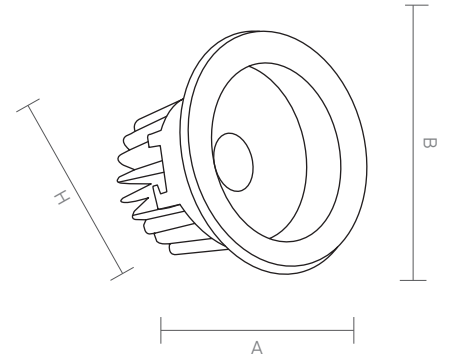

MINNA

Code Kod	Power Güç	Lumen Lümen	Weight Ağırlık	Dimensions / Ölçüler			Hole Dim. Delik Çapı	Package Qty Koli Adedi	Package Dms. Koli Ölçüleri
				A	B	H			
AHC.129	8	980	200	80	-	75	70	36	42*39*30
AHC.129	10	1200	200	80	-	75	70	36	42*39*30

Color Rendering Index Renssel Geriverim

CRI
80

Ingress Protection IP Sınıfı

IP
20-44

Stock Electrostatic Coating Colors Stok Elektrostatik Renkler

☐ RAL9016   ☐ RAL9005
☐ RAL9010   ☐ RAL7016

Please contact us for color and coating options.
Diğer renkler ve kaplamalar için iletişime geçiniz.

Energy Efficiency Class Enerji Sınıfı

A A+ A++

Color Temperature Renk Sıcaklığı

2700K 3000K 4000K 6500K