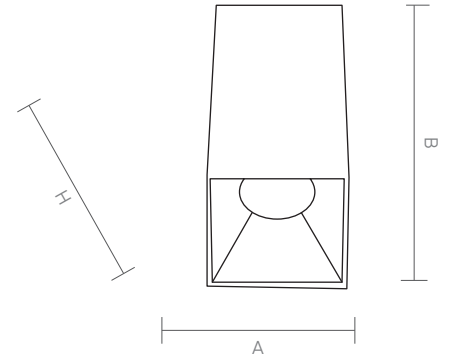

DONA-S OP

Code Kod	Power Güç	Lumen Lümen	Weight Ağırlık	Dimensions / Ölçüler			Package Qty Koli Adedi	Package Dms. Koli Ölçüleri
				A	B	H		
SU.AH.119	5	450	450	80	80	100	36	42*39*30

Color Rendering Index Renssel Geriverim

CRI
80

Ingress Protection IP Sınıfı

IP
20-44

Stock Electrostatic Coating Colors Stok Elektrostatik Renkler

☐ RAL9016   ☐ RAL9005
☐ RAL9010   ☐ RAL7016

Please contact us for color and coating options.
Diğer renkler ve kaplamalar için iletişime geçiniz.