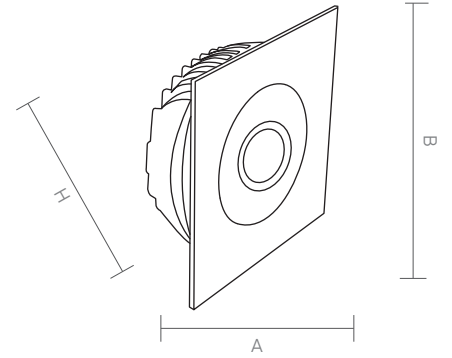

MIRA

Code Kod	Power Güç	Lumen Lümen	Weight Ağırlık	Dimensions / Ölçüler			Hole Dim. Delik Çapı	Package Qty Koli Adedi	Package Dms. Koli Ölçüleri
				A	B	H			
AHCOB.239	8	980	300	108	108	75	90	36	42*39*30
AHCOB.239	10	1200	300	108	108	75	90	36	42*39*30

Color Rendering Index Renssel Geriverim

CRI
80

Ingress Protection IP Sınıfı

IP
20-44

Stock Electrostatic Coating Colors Stok Elektrostatik Renkler

☐ RAL9016   ☐ RAL9005
☐ RAL9010   ☐ RAL7016

Please contact us for color and coating options.
Diğer renkler ve kaplamalar için iletişime geçiniz.