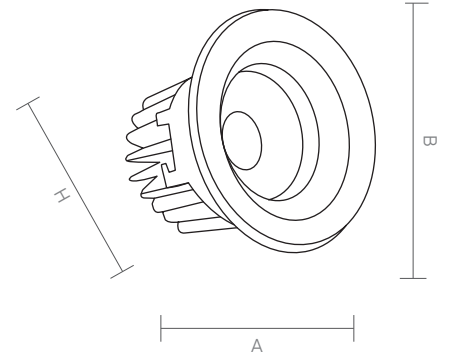

MORA

Code Kod	Power Güç	Lumen Lümen	Weight Ağırlık	Dimensions / Ölçüler			Hole Dim. Delik Çapı	Package Qty Koli Adedi	Package Dms. Koli Ölçüleri
				A	B	H			
AHCOB.229	8	980	200	108	-	75	90	36	42*39*30
AHCOB.229	10	1200	200	108	-	75	90	36	42*39*30

Color Rendering Index Renssel Geriverim

CRI
80

Ingress Protection IP Sınıfı

IP
20-44

Stock Electrostatic Coating Colors Stok Elektrostatik Renkler

☐ RAL9016   ☐ RAL9005
☐ RAL9010   ☐ RAL7016

Please contact us for color and coating options.
Diğer renkler ve kaplamalar için iletişime geçiniz.