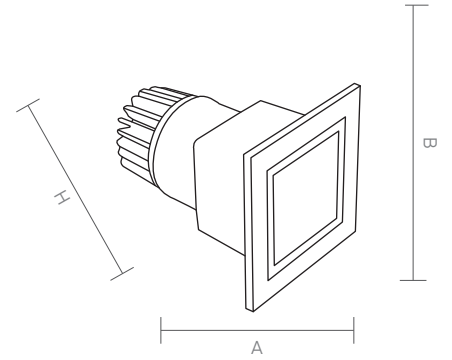

TERRAN

Code Kod	Power Güç	Lumen Lümen	Weight Ağırlık	Dimensions / Ölçüler			Hole Dim. Delik Çapı	Package Qty Koli Adedi	Package Dms. Koli Ölçüleri
				A	B	H			
AHC 90X90	8	980	300	90	90	110	80	36	42*39*30
AHC 90X90	10	1200	300	90	90	110	80	36	42*39*30
AHC 120X120	8	980	360	120	120	110	105	36	42*39*30
AHC 120X120	10	1200	360	120	120	110	105	36	42*39*30

Color Rendering Index Renssel Geriverim

CRI
80

Ingress Protection IP Sınıfı

IP
20-44

Stock Electrostatic Coating Colors Stok Elektrostatik Renkler

☐ RAL9016   ☐ RAL9005
☐ RAL9010   ☐ RAL7016

Please contact us for color and coating options.
Diğer renkler ve kaplamalar için iletişime geçiniz.