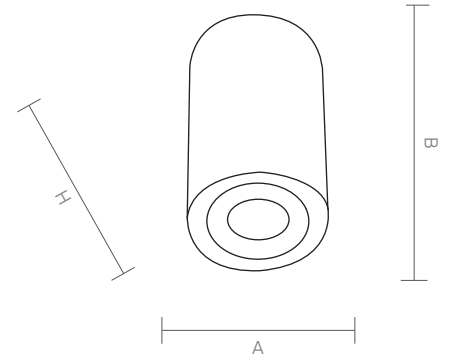

MISHA OP

Code Kod	Power Güç	Lumen Lümen	Weight Ağırlık	Dimensions / Ölçüler			Package Qty Koli Adedi	Package Dms. Koli Ölçüleri
				A	B	H		
SU.AH.128	5	450	350	90	-	110	36	42*39*30

Color Rendering Index Renksel Geriverim

CRI
80

Ingress Protection IP Sınıfı

IP
20-44

Stock Electrostatic Coating Colors Stok Elektrostatik Renkler

☐ RAL9016   ☐ RAL9005
☐ RAL9010   ☐ RAL7016

Please contact us for color and coating options.
Diğer renkler ve kaplamalar için iletişime geçiniz.