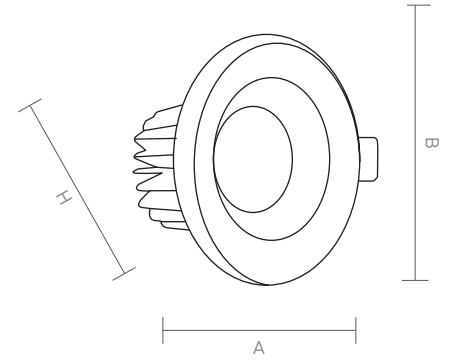

ODEL

Code Kod	Power Güç	Lumen Lümen	Weight Ağırlık	Dimensions / Ölçüler			Hole Dim. Delik Çapı	Package Qty Koli Adedi	Package Dms. Koli Ölçüleri
				A	B	H			
AHC.103	8	980	413	97	-	75	75	36	42*39*30
AHC.103	10	1200	413	97	-	75	75	36	42*39*30

Color Rendering Index
Renksel Geriverim

CRI
80

Ingress Protection
IP Sınıfı

IP
20-44

Stock Electrostatic Coating Colors
Stok Elektrostatik Renkler

☐ RAL9016   ☐ RAL9005
☐ RAL9010   ☐ RAL7016

Please contact us for color and coating options.
Diğer renkler ve kaplamalar için iletişime geçiniz.