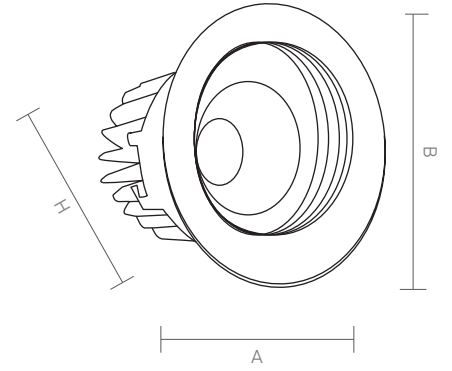

MITRA

Code Kod	Power Güç	Lumen Lümen	Weight Ağırlık	Dimensions / Ölçüler			Hole Dim. Delik Çapı	Package Qty Koli Adedi	Package Dms. Koli Ölçüleri
				A	B	H			
AHC.127	8	980	200	83	-	75	70	36	42*39*30
AHC.127	10	1200	200	83	-	75	70	36	42*39*30

Color Rendering Index Renssel Geriverim

CRI
80

Ingress Protection IP Sınıfı

IP
20-44

Stock Electrostatic Coating Colors Stok Elektrostatik Renkler

☐ RAL9016   ☐ RAL9005
☐ RAL9010   ☐ RAL7016

Please contact us for color and coating options.
Diğer renkler ve kaplamalar için iletişime geçiniz.