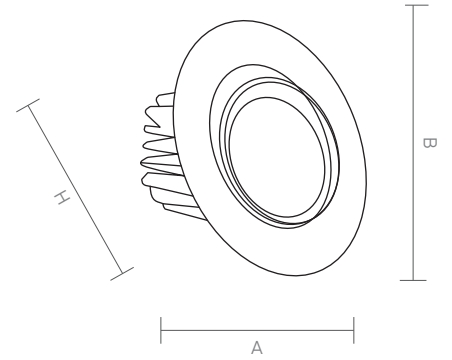

LUNA

Code Kod	Power Güç	Lumen Lümen	Weight Ağırlık	Dimensions / Ölçüler			Hole Dim. Delik Çapı	Package Qty Koli Adedi	Package Dms. Koli Ölçüleri
				A	B	H			
AHCOB.240	8	980	260	97	-	75	85	36	42*39*30
AHCOB.240	10	1200	260	97	-	75	85	36	42*39*30
AHCOB.250	2*8	1960	520	194	97	75	2*85	18	42*39*30
AHCOB.250	2*10	2400	520	194	97	75	2*85	18	42*39*30

Color Rendering Index Renssel Geriverim

CRI
80

Ingress Protection IP Sınıfı

IP
20-44

Stock Electrostatic Coating Colors Stok Elektrostatik Renkler

☐ RAL9016   ☐ RAL9005
☐ RAL9010   ☐ RAL7016

Please contact us for color and coating options.
Diğer renkler ve kaplamalar için iletişime geçiniz.

Energy Efficiency Class Enerji Sınıfı

A A+ A++

Color Temperature Renk Sıcaklığı

2700K 3000K 4000K 6500K

Symbols Semboller

Dimmable
Dimmer Uyumlu

Battery Kit Compatible
Acil Kiti Uyumlu

abalighting.com

38° Reflector Angle
38° Reflektör Açısı

Extruded Aluminium Heat Sink
Alüminyum Ekstrüzyon Soğutucu

Aluminium Body
Alüminyum Gövde