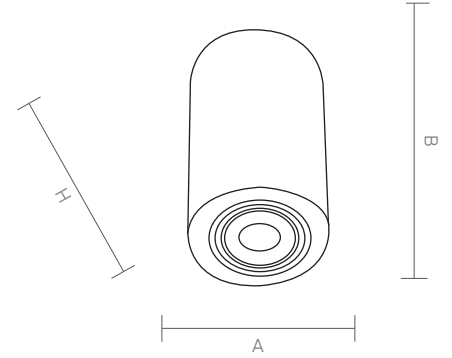

MITRA OP

Code Kod	Power Güç	Lumen Lümen	Weight Ağırlık	Dimensions / Ölçüler			Package Qty Koli Adedi	Package Dms. Koli Ölçüleri
				A	B	H		
SU.AH.127	5	450	350	90	-	110	36	42*39*30

Color Rendering Index Renksel Geriverim

CRI
80

Ingress Protection IP Sınıfı

IP
20-44

Stock Electrostatic Coating Colors Stok Elektrostatik Renkler

☐ RAL9016   ☐ RAL9005
☐ RAL9010   ☐ RAL7016

Please contact us for color and coating options.
Diğer renkler ve kaplamalar için iletişime geçiniz.