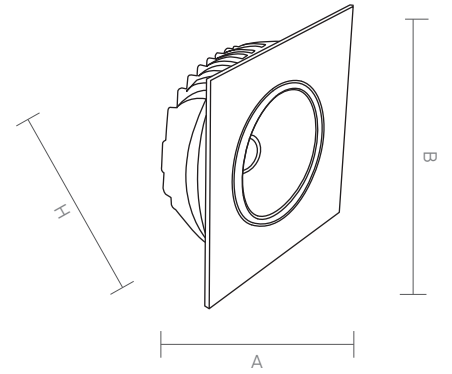

LEDA

Code Kod	Power Güç	Lumen Lümen	Weight Ağırlık	Dimensions / Ölçüler			Hole Dim. Delik Çapı	Package Qty Koli Adedi	Package Dms. Koli Ölçüleri
				A	B	H			
AHCOB.243	8	980	350	97	97	75	85	36	42*39*30
AHCOB.243	10	1200	350	97	97	75	85	36	42*39*30
AHCOB.253	2*8	1960	650	194	97	75	2*85	18	42*39*30
AHCOB.253	2*10	2400	650	194	97	75	2*85	18	42*39*30

Color Rendering Index Renssel Geriverim

CRI
80

Ingress Protection IP Sınıfı

IP
20-44

Stock Electrostatic Coating Colors Stok Elektrostatik Renkler

☐ RAL9016   ☐ RAL9005
☐ RAL9010   ☐ RAL7016

Please contact us for color and coating options.
Diğer renkler ve kaplamalar için iletişime geçiniz.