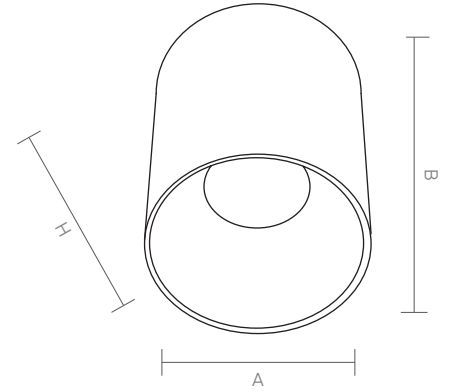

DONA OP

Code Kod	Power Güç	Lumen Lümen	Weight Ağırlık	Dimensions / Ölçüler			Package Qty Koli Adedi	Package Dms. Koli Ölçüleri
				A	B	H		
SU.AH.118	5	450	350	80	-	100	36	42*39*30

Color Rendering Index Renksel Geriverim

CRI
80

Ingress Protection IP Sınıfı

IP
20-44

Stock Electrostatic Coating Colors Stok Elektrostatik Renkler

☐ RAL9016   ☐ RAL9005
☐ RAL9010   ☐ RAL7016

Please contact us for color and coating options.
Diğer renkler ve kaplamalar için iletişime geçiniz.