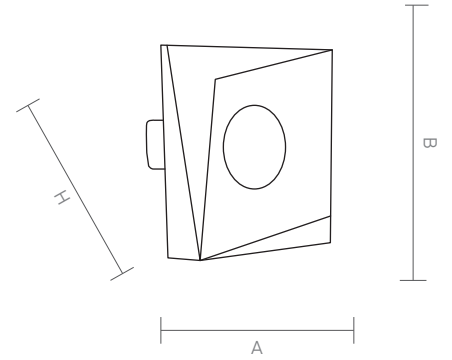

ODELIA

Code Kod	Power Güç	Lumen Lümen	Weight Ağırlık	Dimensions / Ölçüler			Hole Dim. Delik Çapı	Package Qty Koli Adedi	Package Dms. Koli Ölçüleri
				A	B	H			
AHC.104	8	980	413	97	97	75	75	36	42*39*30
AHC.104	10	1200	413	97	97	75	75	36	42*39*30

Color Rendering Index Renssel Geriverim

CRI
80

Ingress Protection IP Sınıfı

IP
20-44

Stock Electrostatic Coating Colors Stok Elektrostatik Renkler

☐ RAL9016   ☐ RAL9005
☐ RAL9010   ☐ RAL7016

Please contact us for color and coating options.
Diğer renkler ve kaplamalar için iletişime geçiniz.