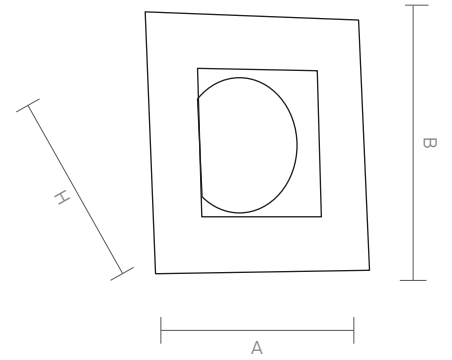

TRINITY

Code Kod	Power Güç	Lumen Lümen	Weight Ağırlık	Dimensions / Ölçüler			Hole Dim. Delik Çapı	Package Qty Koli Adedi	Package Dms. Koli Ölçüleri
				A	B	H			
AH.112	5	450	130	90	90	75	75	60	42*39*30
AH.112-2	2*5	900	260	165	90	75	2*75	30	42*39*30
AH.112-3	3*5	1350	390	240	90	75	3*75	20	42*39*30

GU10 Bulb height is included with H value.
Yükseklik ölçüsüne GU10 Ampül dahildir.

Color Rendering Index
Renssel Geriverim

CRI
80

Ingress Protection
IP Sınıfı

IP
20-44

Stock Electrostatic Coating Colors
Stok Elektrostatik Renkler

☐ RAL9016   ☐ RAL9005
☐ RAL9010   ☐ RAL7016

Please contact us for color and coating options.
Diğer renkler ve kaplamalar için iletişime geçiniz.