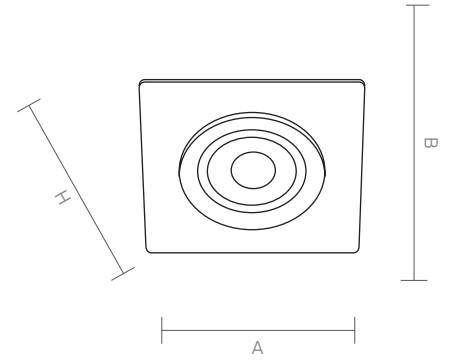

VEGA D

Code Kod	Power Güç	Lumen Lümen	Weight Ağırlık	Dimensions / Ölçüler			Hole Dim. Delik Çapı	Package Qty Koli Adedi	Package Dms. Koli Ölçüleri
				A	B	H			
AH.106	5	450	200	120	120	75	100*100	60	42*39*30
AH.106-2	2*5	900	300	120	220	75	100*200	30	42*39*30
AH.106-3	3*5	1350	400	120	324	75	100*300	20	42*39*30

Color Rendering Index Renssel Geriverim

CRI
80

Ingress Protection IP Sınıfı

IP
20-44

Stock Electrostatic Coating Colors Stok Elektrostatik Renkler

RAL9016 RAL9005
RAL9010 RAL7016

Please contact us for color and coating options.
Diğer renkler ve kaplamalar için iletişime geçiniz.