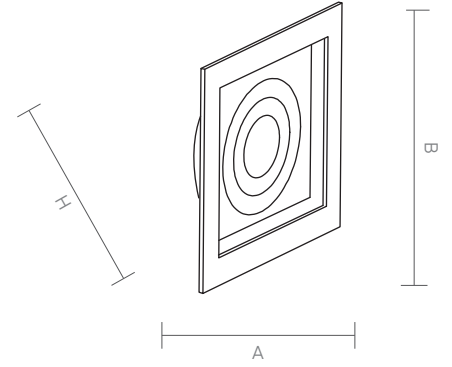

VEGA

Code Kod	Power Güç	Lumen Lümen	Weight Ağırlık	Dimensions / Ölçüler			Hole Dim. Delik Çapı	Package Qty Koli Adedi	Package Dms. Koli Ölçüleri
				A	B	H			
AH.116	5	450	220	128	128	75	110*110	60	42*39*30
AH.116-2	2*5	900	430	128	235	75	110*210	30	42*39*30
AH.116-3	3*5	1350	650	128	335	75	110*310	20	42*39*30

Color Rendering Index Renssel Geriverim

CRI
80

Ingress Protection IP Sınıfı

IP
20-44

Stock Electrostatic Coating Colors Stok Elektrostatik Renkler

RAL9016 RAL9005
RAL9010 RAL7016

Please contact us for color and coating options.
Diğer renkler ve kaplamalar için iletişime geçiniz.