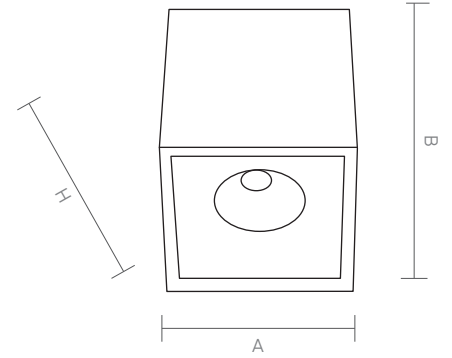

CORDELIA OP

Code Kod	Power Güç	Lumen Lümen	Weight Ağırlık	Dimensions / Ölçüler			Package Qty Koli Adedi	Package Dms. Koli Ölçüleri
				A	B	H		
SU.AHC.283	8	980	650	100	100	110	36	45*42*34
SU.AHC.283	10	1250	650	100	100	110	36	45*42*34

Color Rendering Index Renksel Geriverim

CRI
80

Ingress Protection IP Sınıfı

IP
20-44

Stock Electrostatic Coating Colors Stok Elektrostatik Renkler

☐ RAL9016   ☐ RAL9005
☐ RAL9010   ☐ RAL7016

Please contact us for color and coating options.
Diğer renkler ve kaplamalar için iletişime geçiniz.