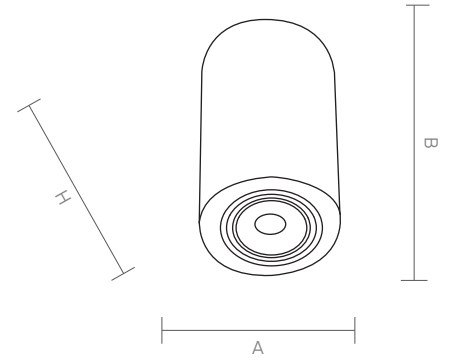

MITRA OP

Code Kod	Power Güç	Lumen Lümen	Weight Ağırlık	Dimensions / Ölçüler			Package Qty Koli Adedi	Package Dms. Koli Ölçüleri
				A	B	H		
SU.AHC.127	8	980	550	90	-	110	36	42*39*30

Color Rendering Index Renssel Geriverim

CRI
80

Ingress Protection IP Sınıfı

IP
20-44

Stock Electrostatic Coating Colors Stok Elektrostatik Renkler

☐ RAL9016   ☐ RAL9005
☐ RAL9010   ☐ RAL7016

Please contact us for color and coating options.
Diğer renkler ve kaplamalar için iletişime geçiniz.