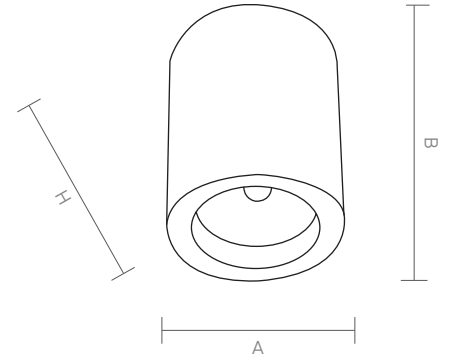

MINNA OP

Code Kod	Power Güç	Lumen Lümen	Weight Ağırlık	Dimensions / Ölçüler			Package Qty Koli Adedi	Package Dms. Koli Ölçüleri
				A	B	H		
SU.AHC.129	8	980	500	90	-	110	36	42*39*30

Color Rendering Index Renssel Geriverim

CRI
80

Ingress Protection IP Sınıfı

IP
20-44

Stock Electrostatic Coating Colors Stok Elektrostatik Renkler

☐ RAL9016   ☐ RAL9005
☐ RAL9010   ☐ RAL7016

Please contact us for color and coating options.
Diğer renkler ve kaplamalar için iletişime geçiniz.