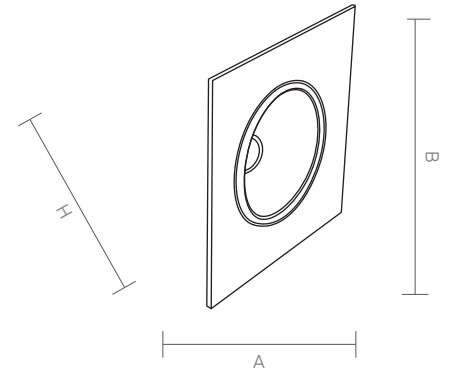

LEDA

Code Kod	Power Güç	Lumen Lümen	Weight Ağırlık	Dimensions / Ölçüler		
				A	B	H
AHOB.243	5	450	140	97	97	75
AHOB.253	2*5	900	260	194	97	75

Hole Dim. Delik Çapı	Package Qty Koli Adedi	Package Dms. Koli Ölçüleri
85	60	42*39*30
2*85	30	42*39*30

GU10 Bulb height is included with H value.
Yükseklik ölçüsüne GU10 Ampül dahildir.

Color Rendering Index
Renssel Geriverim

CRI
80

Ingress Protection
IP Sınıfı

IP
20-44

Stock Electrostatic Coating Colors
Stok Elektrostatik Renkler

☐ RAL9016   ☐ RAL9005
☐ RAL9010   ☐ RAL7016

Please contact us for color and coating options.
Diğer renkler ve kaplamalar için iletişime geçiniz.