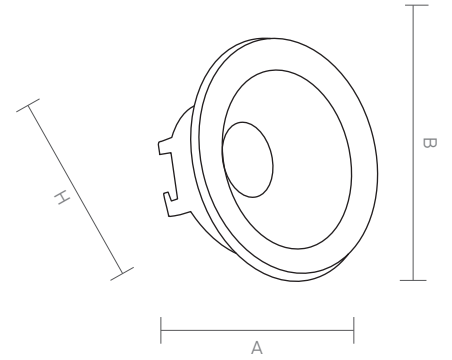

MINNA

Code Kod	Power Güç	Lumen Lümen	Weight Ağırlık	Dimensions / Ölçüler		
				A	B	H
AH.129	5	450	70	80	-	75

Hole Dim. Delik Çapı	Package Qty Koli Adedi	Package Dms. Koli Ölçüleri
70	105	42*39*30

GU10 Bulb height is included with H value.

Yükseklik ölçüsüne GU10 Ampül dahildir.

Color Rendering Index
Renssel Geriverim

CRI
80

Ingress Protection
IP Sınıfı

IP
20-44

Stock Electrostatic Coating Colors
Stok Elektrostatik Renkler

☐ RAL9016   ☐ RAL9005
☐ RAL9010   ☐ RAL7016

Please contact us for color and coating options.
Diğer renkler ve kaplamalar için iletişime geçiniz.