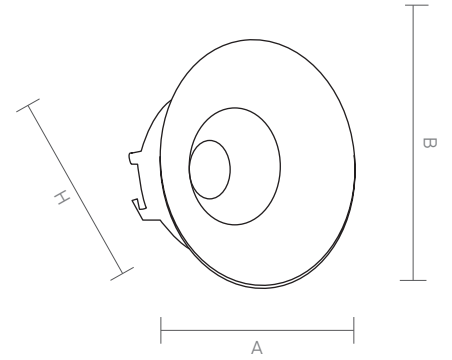

MISHA

Code Kod	Power Güç	Lumen Lümen	Weight Ağırlık	Dimensions / Ölçüler		
				A	B	H
AH.128	5	450	70	83	-	75

Hole Dim. Delik Çapı	Package Qty Koli Adedi	Package Dms. Koli Ölçüleri
70	105	42*39*30

GU10 Bulb height is included with H value.

Yükseklik ölçüsüne GU10 Ampül dahildir.

Color Rendering Index
Renssel Geriverim

CRI
80

Ingress Protection
IP Sınıfı

IP
20-44

Stock Electrostatic Coating Colors
Stok Elektrostatik Renkler

☐ RAL9016   ☐ RAL9005
☐ RAL9010   ☐ RAL7016

Please contact us for color and coating options.
Diğer renkler ve kaplamalar için iletişime geçiniz.