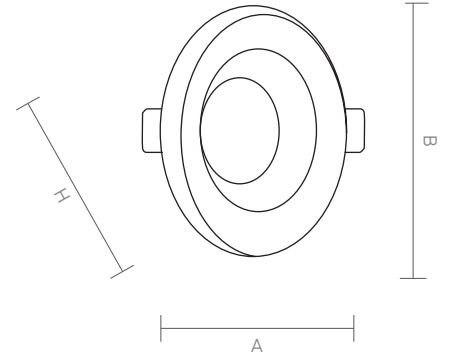

ODEL

Code Kod	Power Güç	Lumen Lümen	Weight Ağırlık	Dimensions / Ölçüler			Hole Dim. Delik Çapı	Package Qty Koli Adedi	Package Dms. Koli Ölçüleri
				A	B	H			
AH.103	5	450	235	97	-	75	85	60	42*39*30

GU10 Bulb height is included with H value.

Yükseklik ölçüsüne GU10 Ampül dahildir.

Color Rendering Index
Renssel Geriverim

CRI
80

Ingress Protection
IP Sınıfı

IP
20-44

Stock Electrostatic Coating Colors
Stok Elektrostatik Renkler

☐ RAL9016   ☐ RAL9005
☐ RAL9010   ☐ RAL7016

Please contact us for color and coating options.
Diğer renkler ve kaplamalar için iletişime geçiniz.