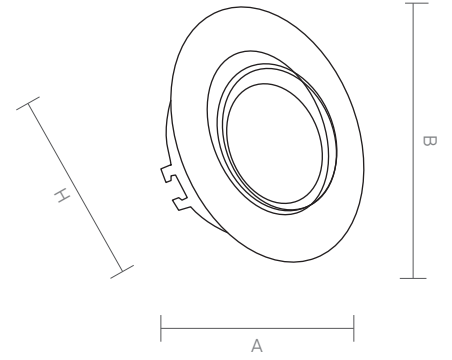

LUNA

Code Kod	Power Güç	Lumen Lümen	Weight Ağırlık	Dimensions / Ölçüler			Hole Dim. Delik Çapı	Package Qty Koli Adedi	Package Dms. Koli Ölçüleri
				A	B	H			
AHOB.240	5	450	75	97	-	75	85	60	42*39*30
AHOB.250	2*5	900	150	194	97	75	2*85	30	42*39*30

GU10 Bulb height is included with H value.

Yükseklik ölçüsüne GU10 Ampül dahildir.

Color Rendering Index
Renssel Geriverim

CRI
80

Ingress Protection
IP Sınıfı

IP
20-44

Stock Electrostatic Coating Colors
Stok Elektrostatik Renkler

☐ RAL9016   ☐ RAL9005
☐ RAL9010   ☐ RAL7016

Please contact us for color and coating options.
Diğer renkler ve kaplamalar için iletişime geçiniz.