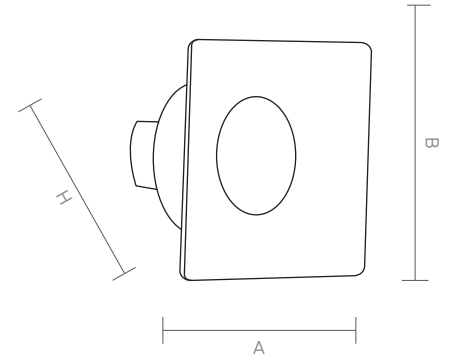

KARO

Code Kod	Power Güç	Lumen Lümen	Weight Ağırlık	Dimensions / Ölçüler		
				A	B	H
AH.141	5	450	110	85	85	75

Hole Dim. Delik Çapı	Package Qty Koli Adedi	Package Dms. Koli Ölçüleri
75	105	42*39*30

GU10 Bulb height is included with H value.

Yükseklik ölçüsüne GU10 Ampül dahildir.

Color Rendering Index
Renssel Geriverim

CRI
80

Ingress Protection
IP Sınıfı

IP
20-44

Stock Electrostatic Coating Colors
Stok Elektrostatik Renkler

RAL9016 RAL9005
RAL9010 RAL7016

Please contact us for color and coating options.
Diğer renkler ve kaplamalar için iletişime geçiniz.