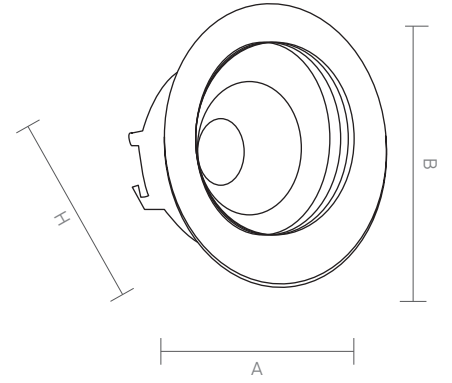

MITRA

Code Kod	Power Güç	Lumen Lümen	Weight Ağırlık	Dimensions / Ölçüler		
				A	B	H
AH.127	5	450	70	83	-	75

Hole Dim. Delik Çapı	Package Qty Koli Adedi	Package Dms. Koli Ölçüleri
70	105	42*39*30

GU10 Bulb height is included with H value.

Yükseklik ölçüsüne GU10 Ampül dahildir.

Color Rendering Index
Renssel Geriverim

CRI
80

Ingress Protection
IP Sınıfı

IP
20-44

Stock Electrostatic Coating Colors
Stok Elektrostatik Renkler

☐ RAL9016   ☐ RAL9005
☐ RAL9010   ☐ RAL7016

Please contact us for color and coating options.
Diğer renkler ve kaplamalar için iletişime geçiniz.