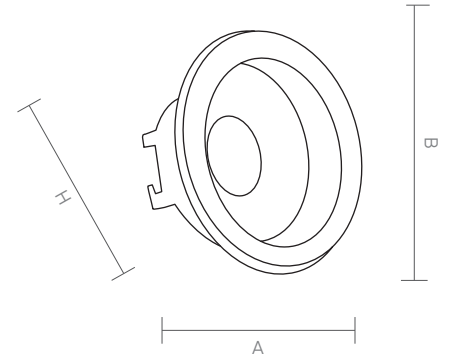

DONA

Code Kod	Power Güç	Lumen Lümen	Weight Ağırlık	Dimensions / Ölçüler			Hole Dim. Delik Çapı	Package Qty Koli Adedi	Package Dms. Koli Ölçüleri
				A	B	H			
AH.119	5	450	80	98	-	75	85	60	42*39*30

Color Rendering Index Renssel Geriverim

CRI
80

Ingress Protection IP Sınıfı

IP
20-44

Stock Electrostatic Coating Colors Stok Elektrostatik Renkler

RAL9016 RAL9005
RAL9010 RAL7016

Please contact us for color and coating options.
Diğer renkler ve kaplamalar için iletişime geçiniz.