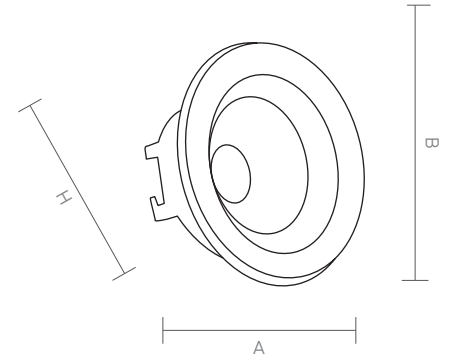

MORA

Code Kod	Power Güç	Lumen Lümen	Weight Ağırlık	Dimensions / Ölçüler		
				A	B	H
AHOB.229	5	450	75	108	-	75

Hole Dim. Delik Çapı	Package Qty Koli Adedi	Package Dms. Koli Ölçüleri
90	60	42*39*30

GU10 Bulb height is included with H value.

Yükseklik ölçüsüne GU10 Ampül dahildir.

Color Rendering Index
Renssel Geriverim

CRI
80

Ingress Protection
IP Sınıfı

IP
20-44

Stock Electrostatic Coating Colors
Stok Elektrostatik Renkler

☐ RAL9016   ☐ RAL9005
☐ RAL9010   ☐ RAL7016

Please contact us for color and coating options.
Diğer renkler ve kaplamalar için iletişime geçiniz.