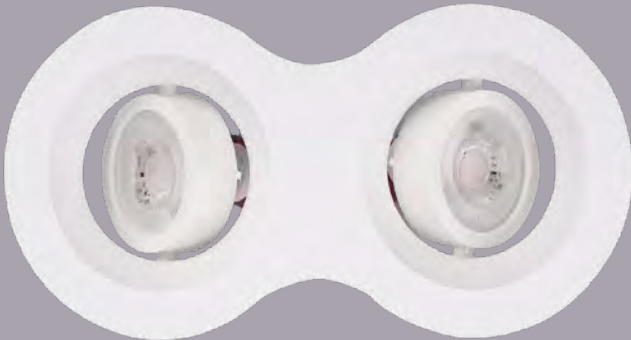

*AURA has an aluminium injection cage which is custom designed for GU10 socket. Diameter of circular led bulb has both single 117mm and double 117*234mm versions. Its frame is coated with electrostatic powder. It can be painted in any colour within Ral catalogue. High lumen power in low watts ensures spacious and elegant ambiance at everywhere.*

Symbols
Semboller

50.000
HOURS
LED LIFE

A A+ A++

2700K 3000K 4000K 6500K

220-240V
50-60Hz

Dimmable
Dimmer Uyumlu

Battery Kit Compatible
Acil Kiti Uyumlu

abalighting.com