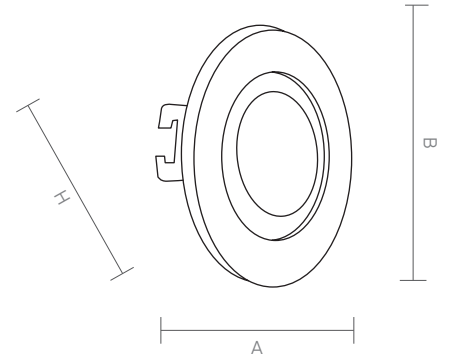

HALO

Code Kod	Power Güç	Lumen Lümen	Weight Ağırlık	Dimensions / Ölçüler			Hole Dim. Delik Çapı	Package Qty Koli Adedi	Package Dms. Koli Ölçüleri
				A	B	H			
AH.111	5	450	60	90	-	35	70	105	42*39*30

Color Rendering Index Renssel Geriverim

CRI
80

Ingress Protection IP Sınıfı

IP
20-44

Stock Electrostatic Coating Colors Stok Elektrostatik Renkler

RAL9016 RAL9005
RAL9010 RAL7016

Please contact us for color and coating options.
Diğer renkler ve kaplamalar için iletişime geçiniz.