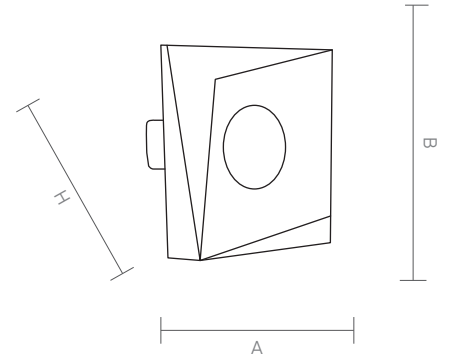

ODELIA

Code Kod	Power Güç	Lumen Lümen	Weight Ağırlık	Dimensions / Ölçüler		
				A	B	H
AH.104	5	450	235	97	97	75

Hole Dim. Delik Çapı	Package Qty Koli Adedi	Package Dms. Koli Ölçüleri
75	36	42*39*30

GU10 Bulb height is included with H value.

Yükseklik ölçüsüne GU10 Ampül dahildir.

Color Rendering Index
Renssel Geriverim

CRI
80

Ingress Protection
IP Sınıfı

IP
20-44

Stock Electrostatic Coating Colors
Stok Elektrostatik Renkler

☐ RAL9016   ☐ RAL9005
☐ RAL9010   ☐ RAL7016

Please contact us for color and coating options.
Diğer renkler ve kaplamalar için iletişime geçiniz.