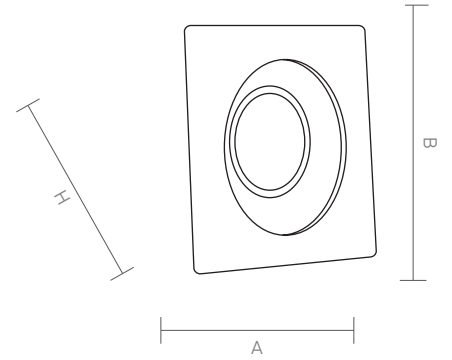

VALERA

Code Kod	Power Güç	Lumen Lümen	Weight Ağırlık	Dimensions / Ölçüler			Hole Dim. Delik Çapı	Package Qty Koli Adedi	Package Dms. Koli Ölçüleri
				A	B	H			
AHOB.345	5	450	250	117	117	75	105	60	42*39*30
AHOB.355	2*5	900	480	234	117	75	2*105	30	42*39*30

GU10 Bulb height is included with H value.

Yükseklik ölçüsüne GU10 Ampül dahildir.

Color Rendering Index
Renssel Geriverim

CRI
80

Ingress Protection
IP Sınıfı

IP
20-44

Stock Electrostatic Coating Colors
Stok Elektrostatik Renkler

☐ RAL9016   ☐ RAL9005
☐ RAL9010   ☐ RAL7016

Please contact us for color and coating options.
Diğer renkler ve kaplamalar için iletişime geçiniz.